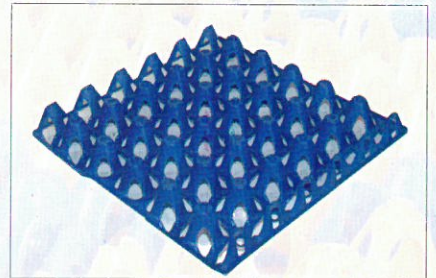

LINDAMATIC

Container 360 Eggs

LINDAMATIC

CONTAINER 360 EGGS

TECHNICAL DATA:

Outside dimensions:	68x37xH36 cm
Capacity:	360 eggs
Weight:	2.5 Kg
Load resistance:	300 Kg
Shipping capacity per 20' CT	800 pcs + 22,000 egg trays

Plastic egg tray 5x6

Dimensions:	30x30x h4.5 cm
Capacity:	30 eggs (60/70 gr)
Weight:	0.175 Kg
Shipping capacity per 20' CT	55,000 pcs

Plastic egg tray 5x6

Dimensions:	30x30x h5.5 cm
Capacity:	30 eggs (65/75 gr)
Weight:	0.150 Kg
Shipping capacity per 20' CT	65,000 pcs

Plastic egg tray 5x4

Dimensions:	30x30x h5.5 cm
Capacity:	20 eggs (80 gr over)
Weight:	0.175 Kg
Shipping capacity per 20' CT	55,000 pcs

GIORDANO
POULTRY·PLAST

BELLSOUTH

PH: 03 9796 7044

FAX: 03 9796 7033

website: