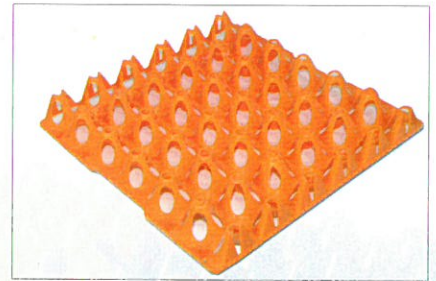

LINDAMATIC

Container 360 Eggs

LINDAMATIC

CONTAINER 360 EGGS

TECHNICAL DATA:

Outside dimensions:	68x37xH36 cm
Capacity:	360 eggs
Weight:	2.5 Kg
Load resistance:	300 Kg
Shipping capacity per 20' CT	800 pcs + 22,000 egg trays

Plastic egg tray 5x6

Dimensions:	30x30x h4.5 cm
Capacity:	30 eggs (60/70 gr)
Weight:	0.175 Kg
Shipping capacity per 20' CT	55,000 pcs

Plastic egg tray 5x6

Dimensions:	30x30x h5.5 cm
Capacity:	30 eggs (65/75 gr)
Weight:	0.150 Kg
Shipping capacity per 20' CT	65,000 pcs

Plastic egg tray 5x4

Dimensions:	30x30x h5.5 cm
Capacity:	20 eggs (80 gr over)
Weight:	0.175 Kg
Shipping capacity per 20' CT	55,000 pcs

GIORDANO
POULTRY·PLAST

BELLSOUTH

PH: 03 9796 7044

FAX: 03 9796 7033

website: