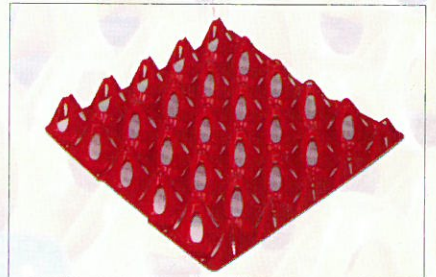

LINDAMATIC

Container 360 Eggs

LINDAMATIC

CONTAINER 360 EGGS

TECHNICAL DATA:

Outside dimensions:	68x37xH36 cm
Capacity:	360 eggs
Weight:	2.5 Kg
Load resistance:	300 Kg
Shipping capacity per 20' CT	800 pcs + 22,000 egg trays

Plastic egg tray 5x6

Dimensions:	30x30x h4.5 cm
Capacity:	30 eggs (60/70 gr)
Weight:	0.175 Kg
Shipping capacity per 20' CT	55,000 pcs

Plastic egg tray 5x6

Dimensions:	30x30x h5.5 cm
Capacity:	30 eggs (65/75 gr)
Weight:	0.150 Kg
Shipping capacity per 20' CT	65,000 pcs

Plastic egg tray 5x4

Dimensions:	30x30x h5.5 cm
Capacity:	20 eggs (80 gr over)
Weight:	0.175 Kg
Shipping capacity per 20' CT	55,000 pcs

GIORDANO
POULTRY·PLAST

BELLSOUTH

PH: 03 9796 7044

FAX: 03 9796 7033

website: