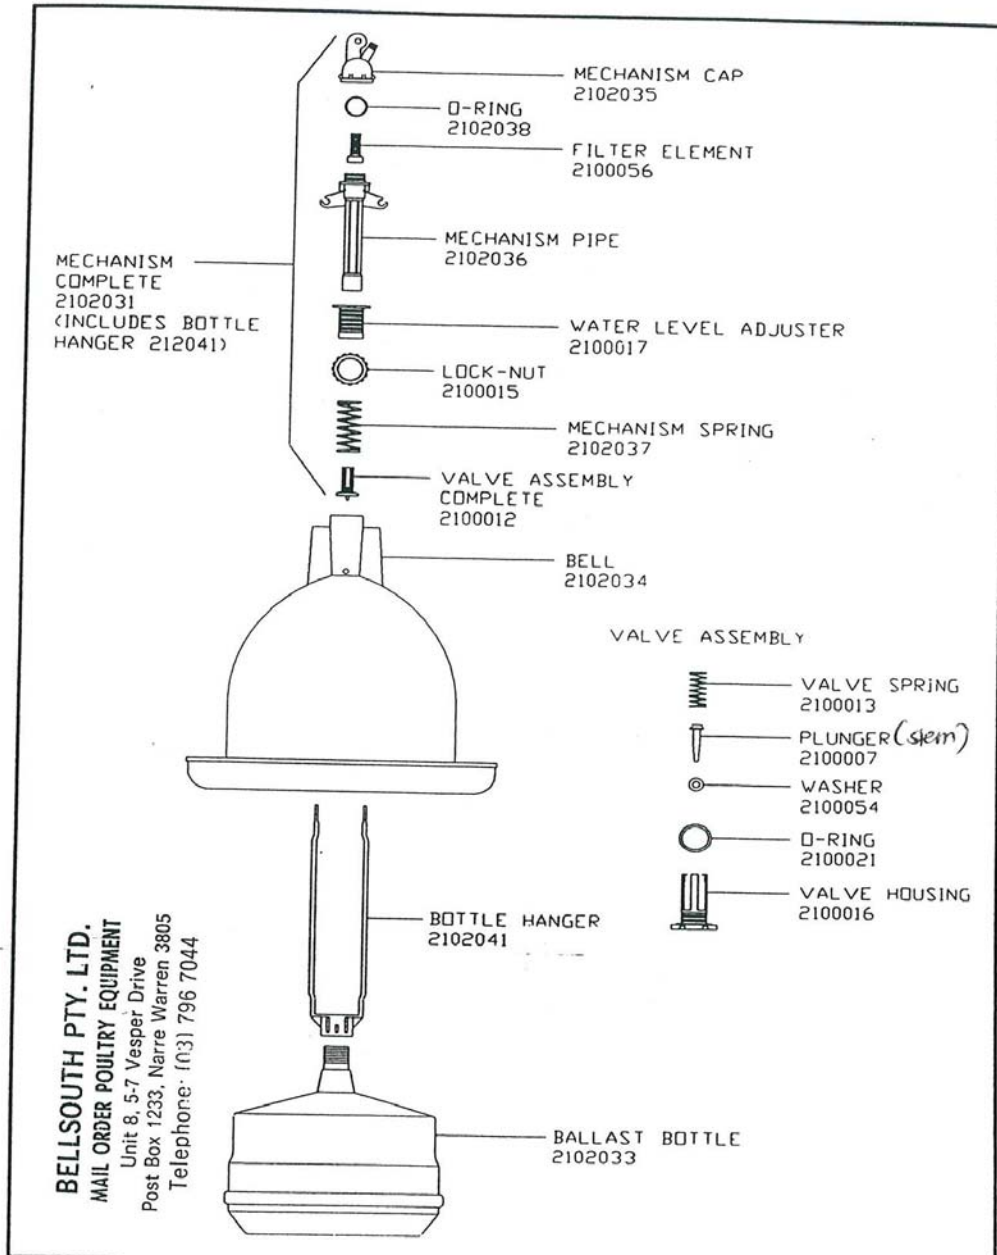

Plasson Breeder Drinker

PLASSON

**Plasson
Breeder Drinker**

BELLSOUTH PTY. LTD.
MAIL ORDER POULTRY EQUIPMENT
Unit 8, 5-7 Vesper Drive
Post Box 1233, Narre Warren 3805
Telephone (03) 796 7044