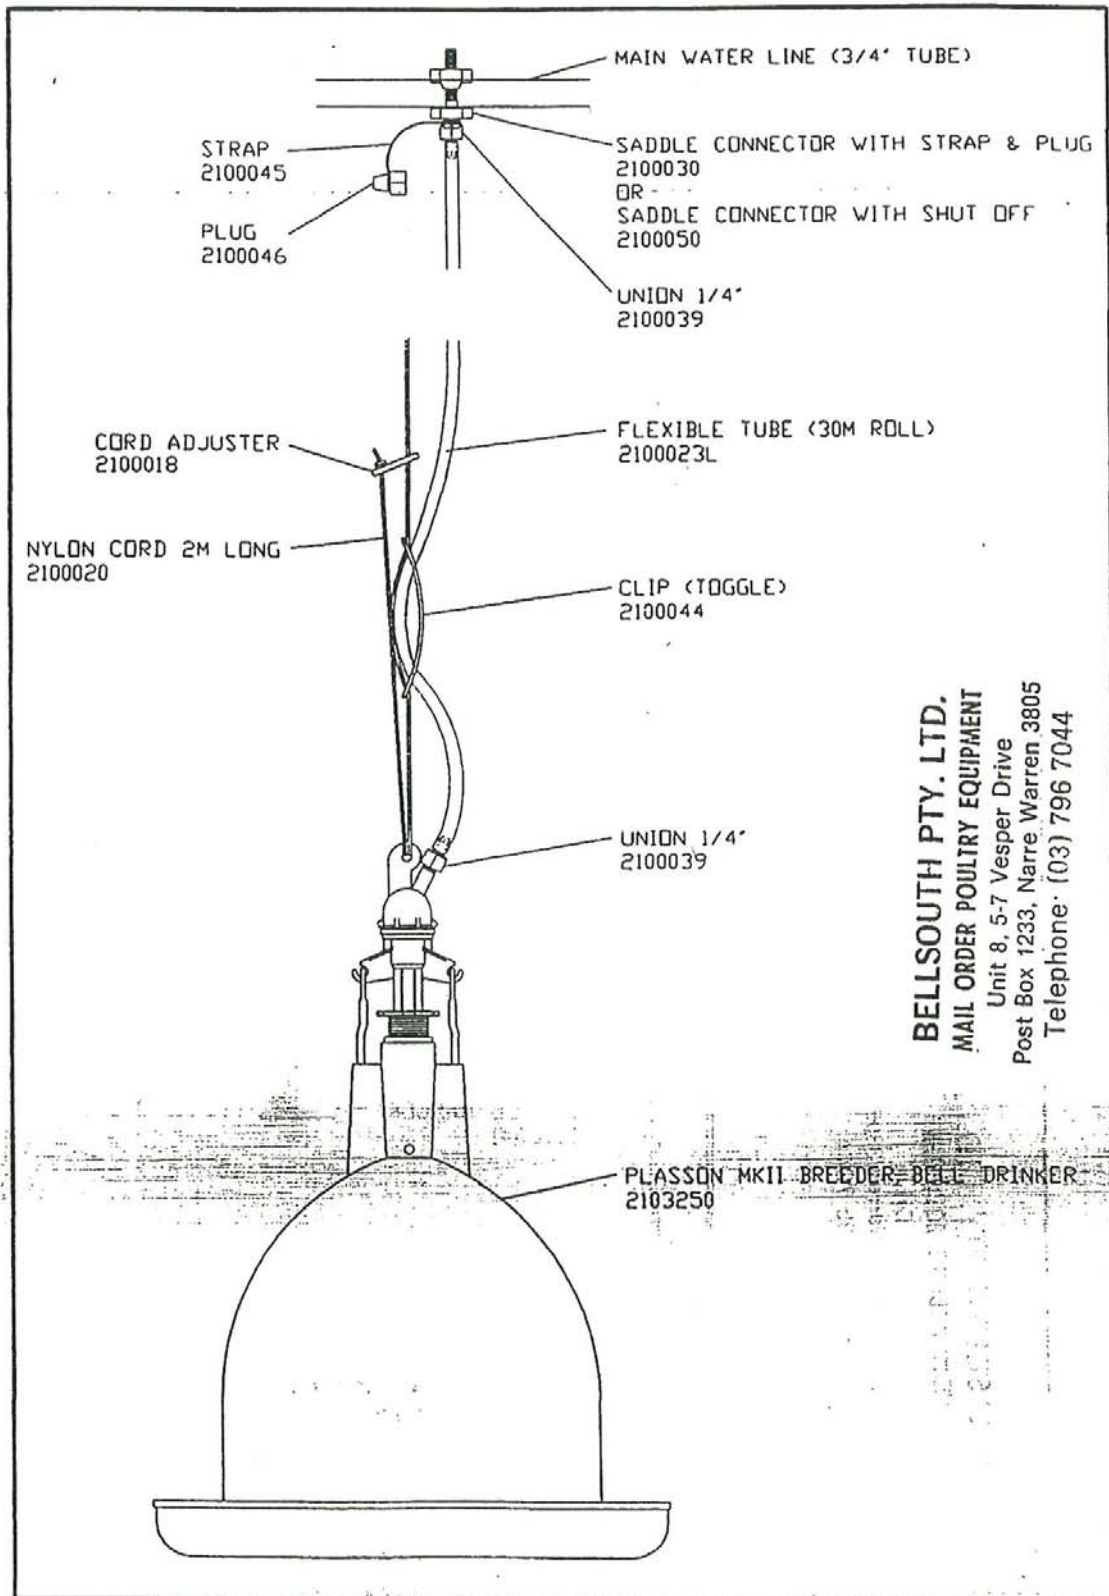

Plasson Breeder Drinker

PLASSON

**Plasson
Breeder Drinker**

BELLSOUTH PTY. LTD.
MAIL ORDER POULTRY EQUIPMENT
Unit 8, 5-7 Vesper Drive
Post Box 1233, Narre Warren 3805
Telephone (03) 796 7044